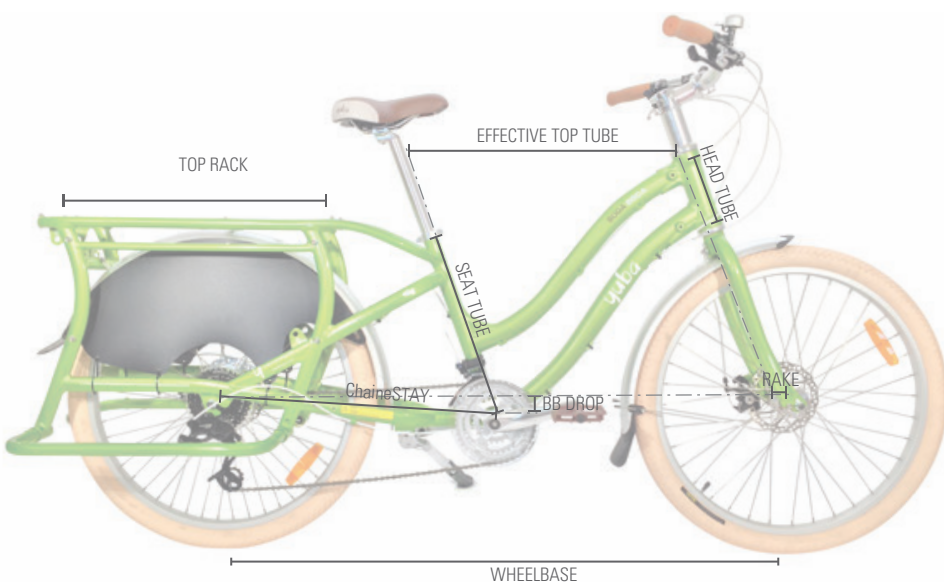

Géométrie du Cadre

Boda Boda

Step Thru

Top Tube	590mm
Seat Tube	420mm
Head Angle	71°
Seat Tube Angle	71°
Chainstay	591.3mm
Bottom Bracket Drop	45mm
Head Tube	160mm
Fourche Rake (Offset)	40mm
Wheelbase	1206mm
Top Rack	640mm
Color Options	<input type="checkbox"/> <input checked="" type="checkbox"/>
Minimum Rider Height	1,45m
Maximum Rider Height	1,85m

NOTE: STEP THRU PRESENTE CI-DESSUS

yubabikes.fr

Spécifications Techniques

KIT CADRE

Cadre	Boda Boda 6061 Aluminum w/Disc Tabs
Fourche	Boda Boda Cr-Mo 1.5" Threadless w/Disc Tabs
Sideloaders	Boda Boda Aluminum

COCKPIT

Jeu de Direction	Neco 1.5" Conventional Threadless
Potence	Intek 1.5" Potence (80mm Step Thru 100mm Step Over)
Cintre	Zoom 31.8mm City Cintre
Poignées	Velo Cork
Selle	Yuba Boda Boda Comfort Selle
Tige de Selle	Promax 30.9mm (400mm Step Thu, 500mm Step Over)

ROUES

Jantes	Double Wall (36H Front 48H Rear)
Moyeux	Nutted Cr-Mo Axle (36H Front 48H Rear)
Pneus	WTB Freedom 26" x 1.95"

ACCESSOIRES

Inclus	Sonnette, Bequille Simple, Garde-boue, Jupe de Roue
En Option	Adjustable Monkey Bars,* Baguette, Bamboo Boards, Bread Basket, Deflopilator, Dynamo Wheel + Light Kit, Hold-Ons, MultiUtility Deck, Pin Lock, Ring,* Soft Spot, Stand Together, Yepp Seat