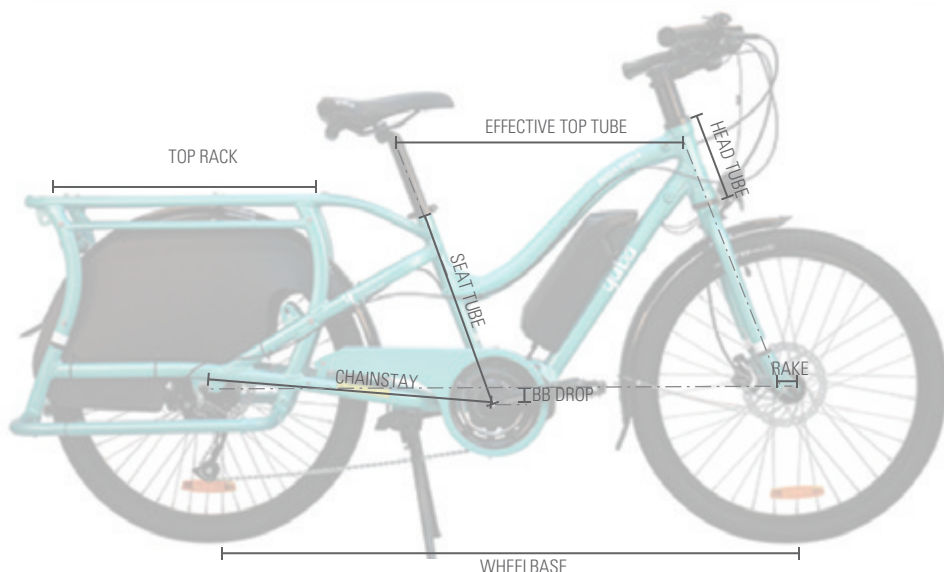

Géométrie du Cadre

Electric Boda Boda

Step Thru

Step Over

Top Tube	590mm	630mm
Seat Tube	420mm	420mm
Head Angle	71°	71°
Seat Tube Angle	71°	71°
Chainstay	591.3mm	591.3mm
Bottom Bracket Drop	45mm	45.4mm
Head Tube	160mm	175mm
Fourche Rake (Offset)	40mm	40mm
Wheelbase	1206mm	1246 mm
Top Rack	640mm	640mm
Color Options	 	
Minimum Rider Height	1,45m	1,65m
Maximum Rider Height	1,85m	2m

NOTE: STEP THRU PRESENTE CI-DESSUS

yubabikes.fr

Spécifications Techniques

KIT CADRE

Cadre	Boda Boda 6061 Aluminum w/Disc Tabs
Fourche	Boda Boda Cr-Mo 1.5" Threadless w/Disc Tabs
Sideloaders	Boda Boda Aluminum

COCKPIT

Jeu de Direction	Neco 1.5" Conventional Threadless
Potence	Promax 1.5" Adjustable Potence 100mm
Cintre	Zoom 31.8mm City Cintre
Poignées	Velo Ergo Grip w/Clamp
Selle	Yuba Comfort Selle
Tige de Selle	30.9mm Aluminum 500mm

ROUES

Jantes	Double Wall (36H Front 48H Rear)
Moyeux	Nutted Cr-Mo Axle (36H Front 48H Rear)
Pneus	WTB Freedom 26" x 1.95"

ACCESSOIRES

Moteur	Shimano Steps E6000 250W w/36V 418Wh Battery, Sonnette,
Inclus	Carter de Chaîne, Béguille Double, Garde-Boue Avec Jupe,
En Option	Adjustable Monkey Bars,* Baguette, Bamboo Boards, Bread Basket, Yepp Seat, Deflopilator, Hold-Ons, Mini Monkey Bars, MultiUtility Deck, Pin Lock, Ring,* Soft Spot