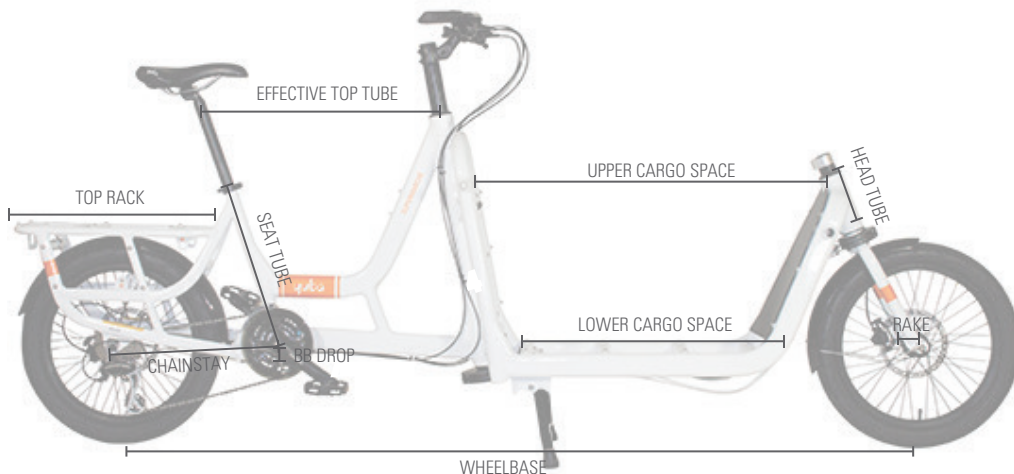

Géométrie du Cadre

Supermarché One Size

Top Tube	610mm
Seat Tube	420mm
Head Angle	69°
Seat Tube Angle	71°
Chainstay	425mm
Bottom Bracket Drop	-19mm
Head Tube	150mm
Fourche Rake (Offset)	48mm
Wheelbase	2060mm
Top Rack	500mm
Upper Cargo Space	895mm
Lower Cargo Space	575mm
Color Options	<input type="checkbox"/>
Minimum Rider Height	1,60m
Maximum Rider Height	2m

yubabikes.fr

Spécifications Techniques

KIT CADRE

Cadre	Supermarché 6061 Aluminum w/Disc Tabs
Fourche	Supermarché Cr-Mo 1.5" Threadless w/Disc Tabs
Sideloaders	N/A

COCKPIT

Jeu de Direction	VP 1.5" Semi-integrated Threadless
Potence	Promax 1.5" Adjustable Potence 100mm
Cintre	Intek 31.8mm Riser Cintre
Poignées	Yuba Ergo Grip w/Clamp
Selle	Velo Comfort Selle
Tige de Selle	30.9mm Aluminum 500mm