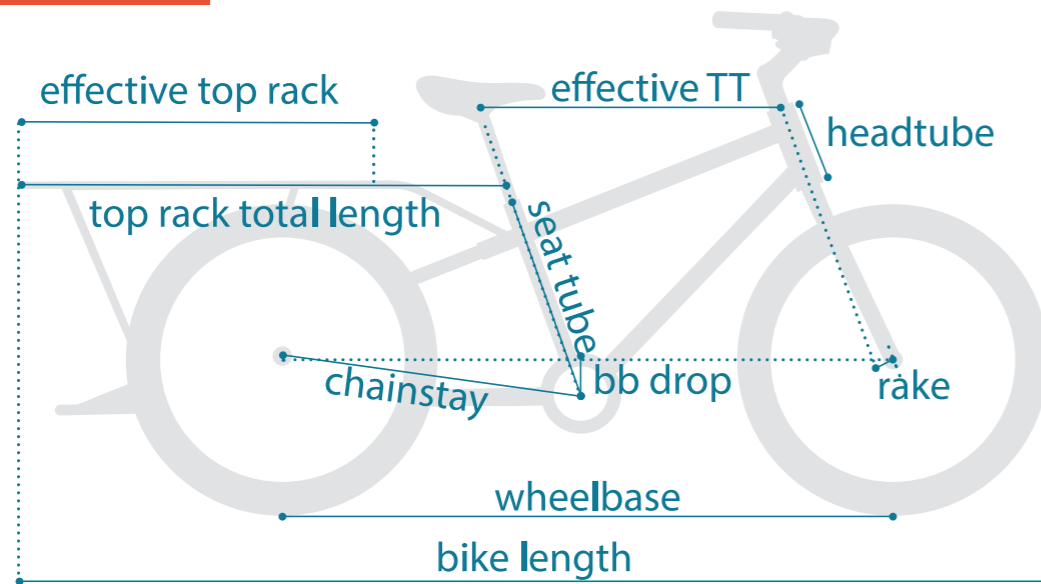

## munDO LUX

Indicative Specs Only

MUNDO V6 LUX	ONE SIZE
Effective Top Tube	615 mm
Seat Tube	420 mm
Head Angle	71°
Seat Tube Angle	71°
Chainstay	753 mm
Bottom Bracket Drop	45 mm
Head Tube	175 mm
Fork Rake	56 mm
Wheelbase	1410 mm
Bike Length	2120 mm
Top Rack Total Length	970 mm
Effective Top Rack	755 mm
Color Options	Gold, Green
Minimum Rider Height	5'0"
Maximum Rider Height	6'6"