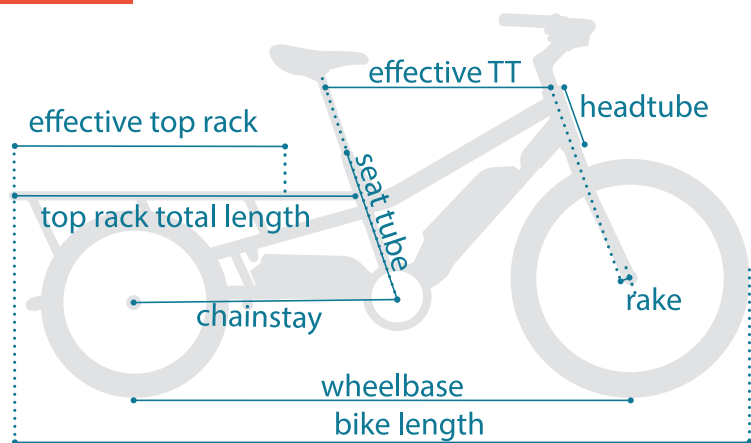

# SPICY CURRY **CL**

Indicative Specs Only

SPICY CURRY V3 CL	ONE SIZE
Effective Top Tube	630mm
Seat Tube	420mm
Head Angle	71°
Seat Tube Angle	71°
Chainstay	725mm
Bottom Bracket Drop	N/A
Head Tube	175mm
Fork Rake	56mm
Wheelbase	1420mm
Bike Length	2100mm
Top Rack Total Length	950mm
Effective Top Rack	755mm
Color Options	Red, White, Blue, Green
Minimum Rider Height	5'0"
Maximum Rider Height	6'5" †